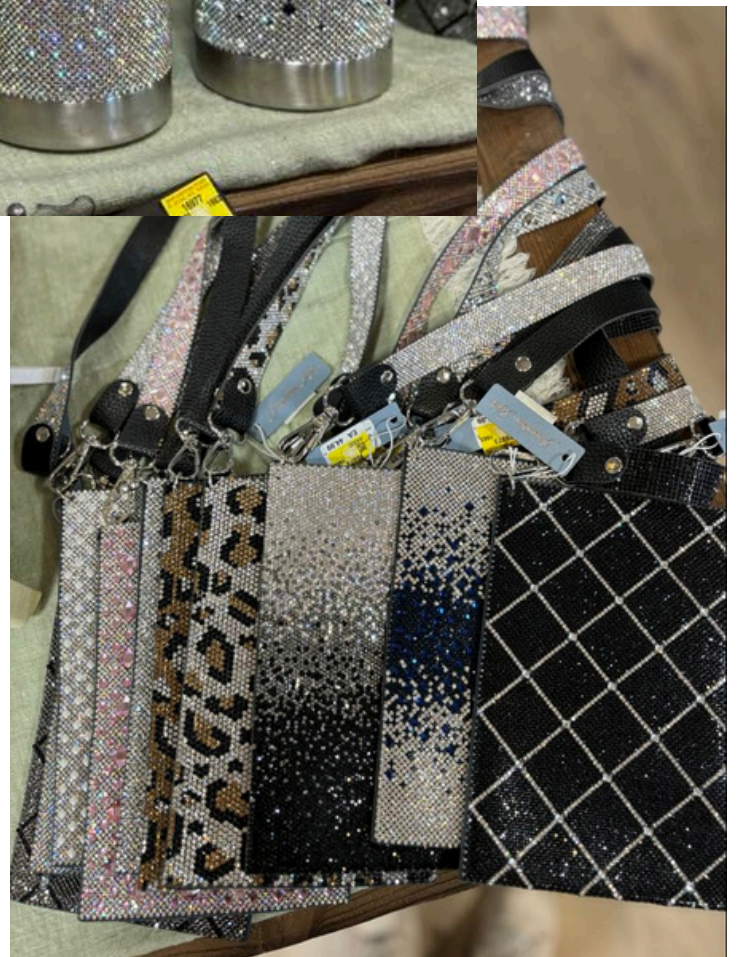

LISTOWEL FURNITURE

140 Main St. East
Listowel, ON
519-291-2610

spoil
your mom

20%
OFF

20%
OFF

MOTHER'S DAY SPECIAL

From May 1st - May 11th, enjoy 20% off all Carreli Fashion, Jacqueline Kent, and Jilzarah Jewlery. Be sure to find something special for your Mom with deals you won't want to miss. We won't tell if you buy something for yourself too!