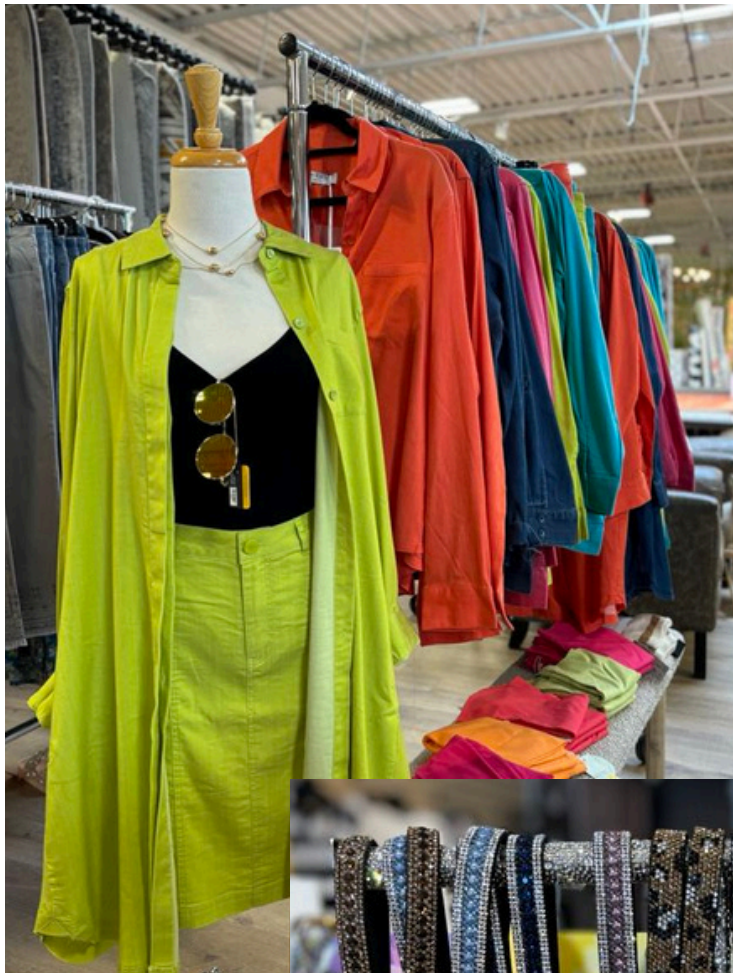

spoil your mom

20%
OFF

MOTHER'S DAY SPECIAL

From May 1st - May 11th, enjoy 20% off all candles, self care products, jewelry, and pottery. Be sure to find something special for your Mom with deals you won't want to miss. We won't tell if you buy something for yourself too!

LISTOWEL FURNITURE

140 Main St. East
Listowel, ON
519-291-2610

spoil
your mom

20%
OFF

20%
OFF

MOTHER'S DAY SPECIAL

From May 1st - May 11th, enjoy 20% off all Carreli Fashion, Jacqueline Kent, and Jilzarah Jewlery. Be sure to find something special for your Mom with deals you won't want to miss. We won't tell if you buy something for yourself too!